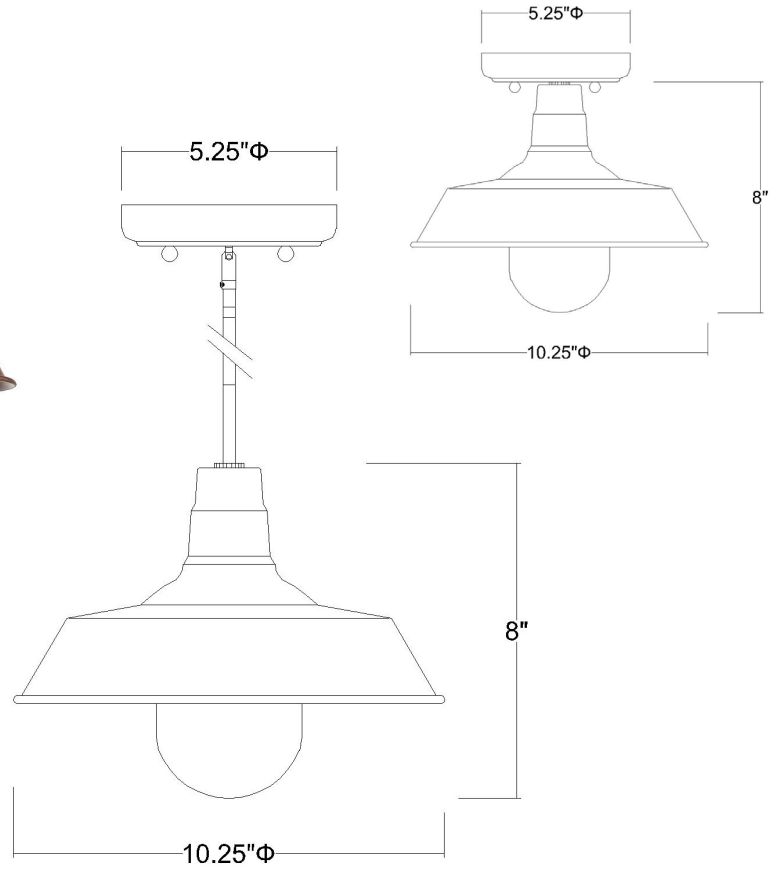

1736CO

BURRY 1-LIGHT MINI PENDANT

Description: Burry 1-Light Mini Pendant

Finish: Copper

Dimensions: 10-1/4" Dia. x 8" H

Bulbs: 1-60W Med.

Installed Weight: 3 lbs.

Certification: cETL / wet location

Material: Steel and glass

Shade: NA

Glass: Clear seeded

Canopy Dimensions: 5-1/4" Dia.

Chain/Wire: 10' Wire

Stems: 3-12", 1-6", 1-3"

Additional Finishes: ATB, BK, ORB, SN